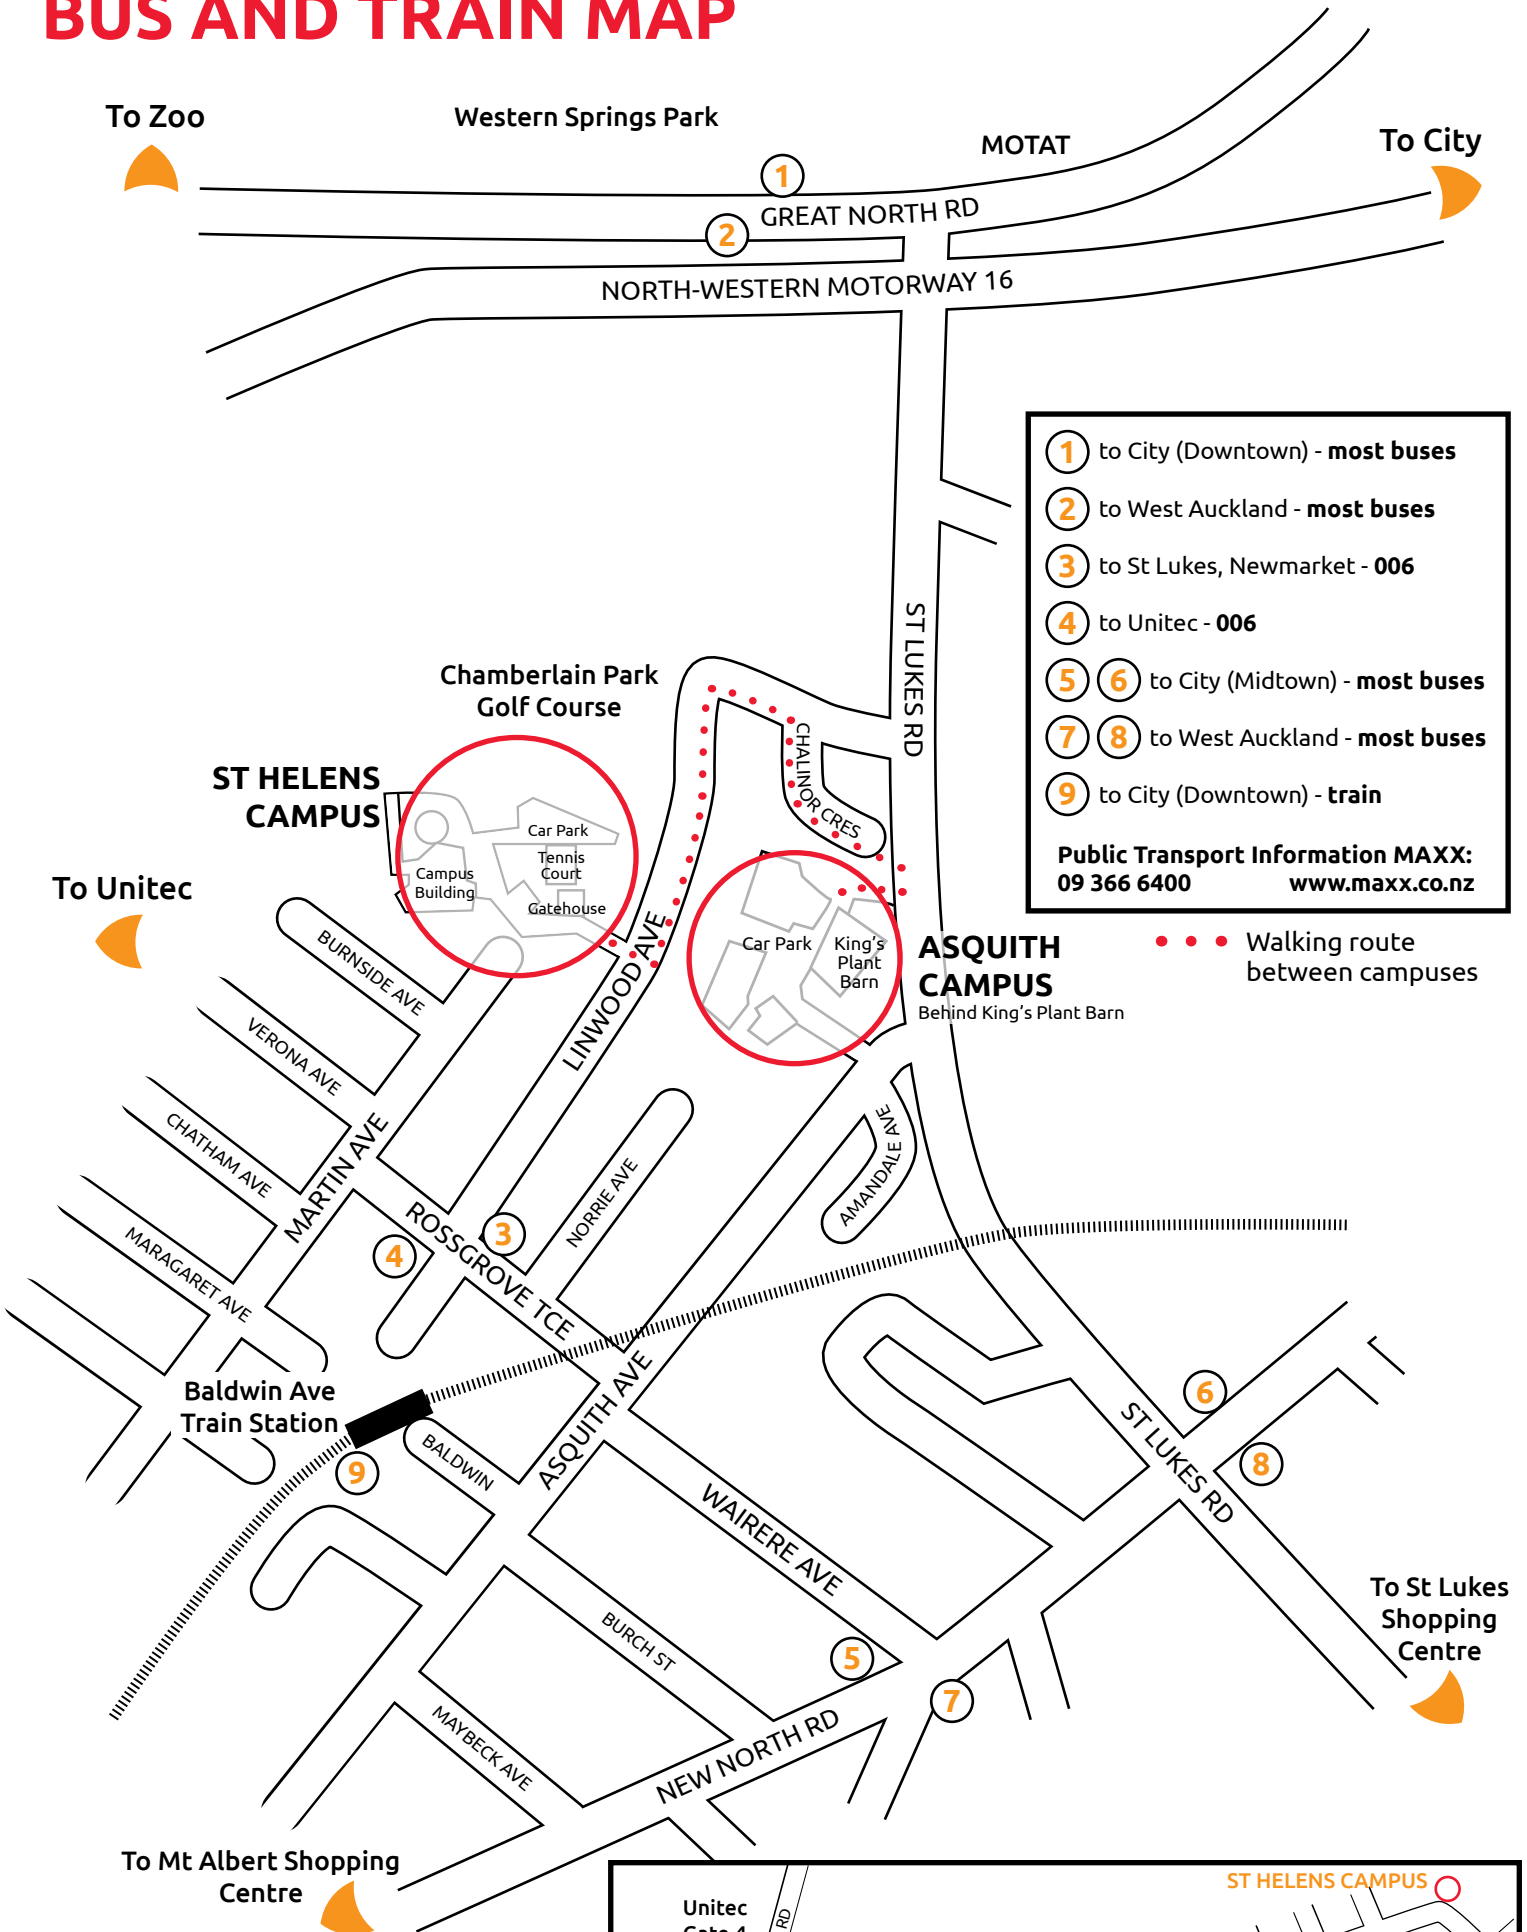

BUS AND TRAIN MAP

- 1 to City (Downtown) - most buses
 - 2 to West Auckland - most buses
 - 3 to St Lukes, Newmarket - 006
 - 4 to Unitec - 006
 - 5 6 to City (Midtown) - most buses
 - 7 8 to West Auckland - most buses
 - 9 to City (Downtown) - train
- Public Transport Information MAXX:**
09 366 6400 www.maxx.co.nz

••• Walking route between campuses

AUCKLAND INSTITUTE OF STUDIES