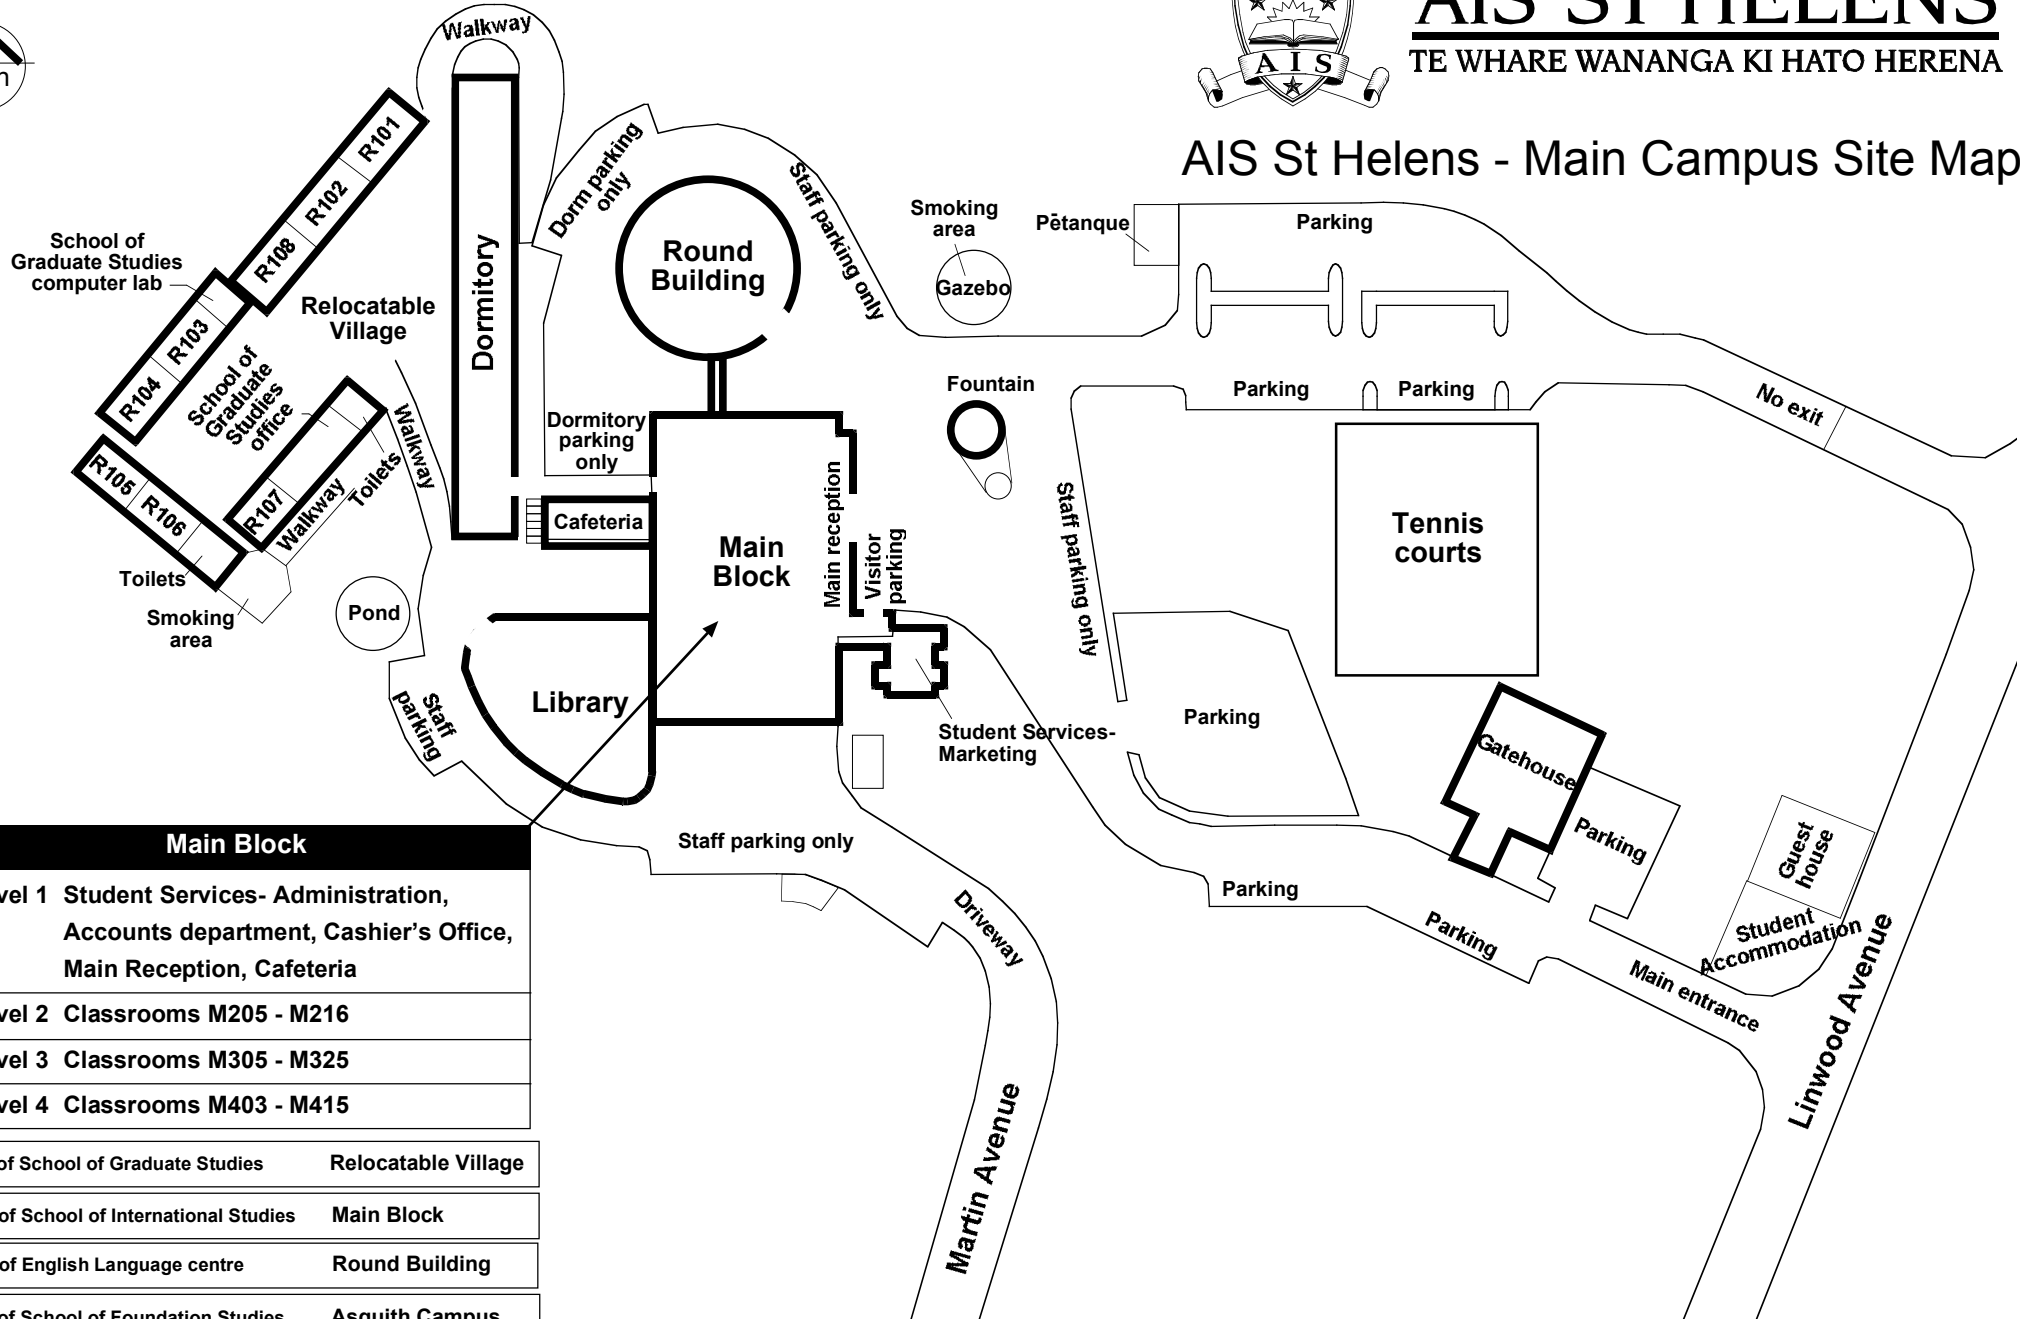

AIS ST HELENS

TE WHARE WANANGA KI HATO HERENA

AIS St Helens - Main Campus Site Map

Main Block	
Level 1	Student Services- Administration, Accounts department, Cashier's Office, Main Reception, Cafeteria
Level 2	Classrooms M205 - M216
Level 3	Classrooms M305 - M325
Level 4	Classrooms M403 - M415
Dean of School of Graduate Studies	Relocatable Village
Dean of School of International Studies	Main Block
Dean of English Language centre	Round Building
Dean of School of Foundation Studies	Asquith Campus