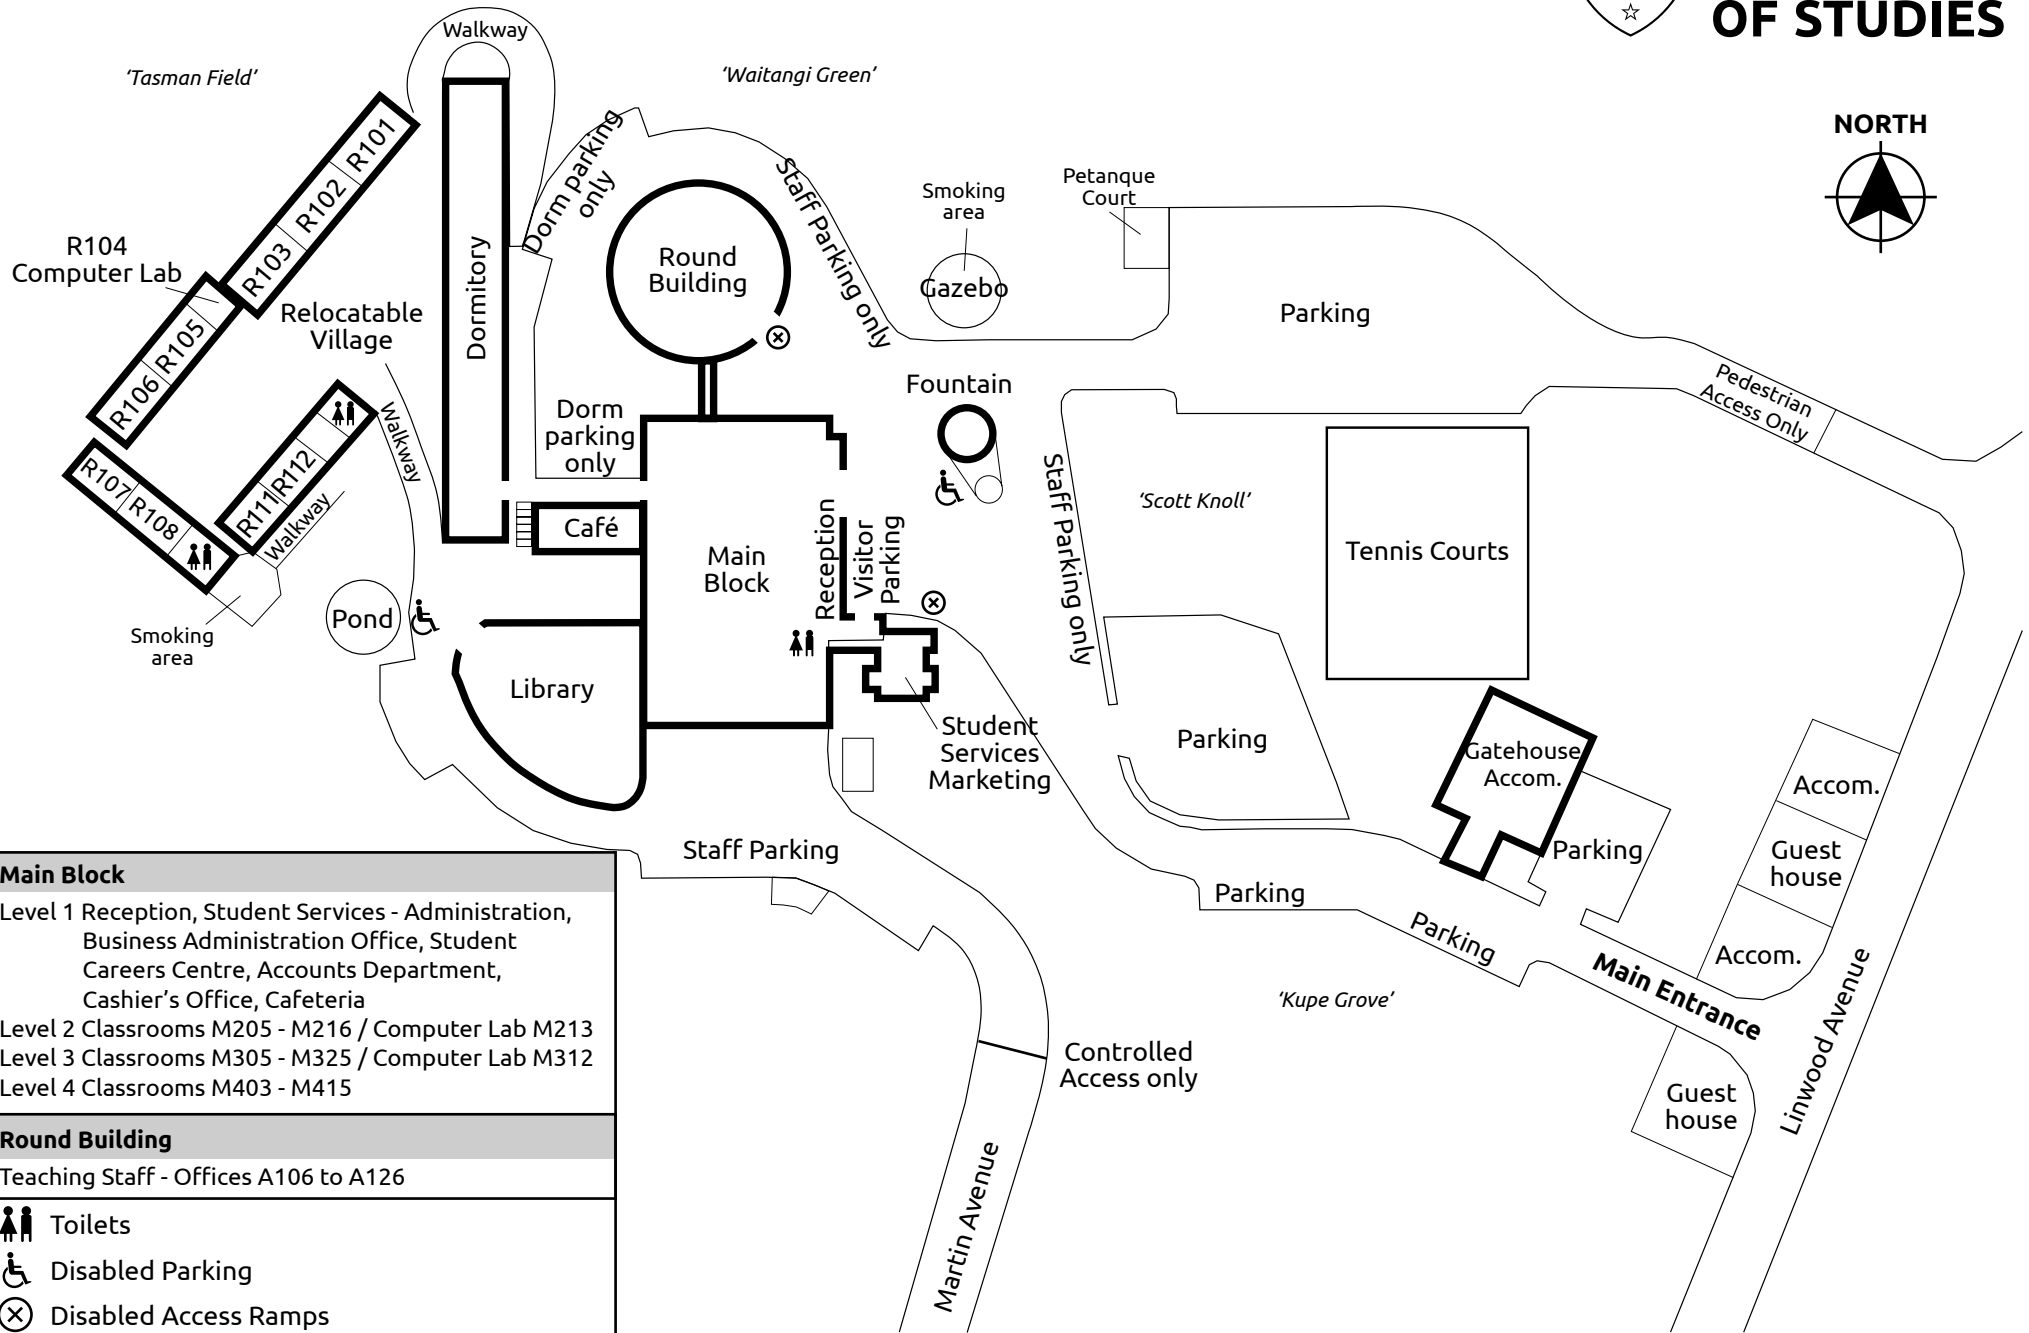

ST HELENS CAMPUS

**AUCKLAND
INSTITUTE
OF STUDIES**

Main Block
Level 1 Reception, Student Services - Administration, Business Administration Office, Student Careers Centre, Accounts Department, Cashier's Office, Cafeteria
Level 2 Classrooms M205 - M216 / Computer Lab M213
Level 3 Classrooms M305 - M325 / Computer Lab M312
Level 4 Classrooms M403 - M415
Round Building
Teaching Staff - Offices A106 to A126
Toilets Disabled Parking Disabled Access Ramps